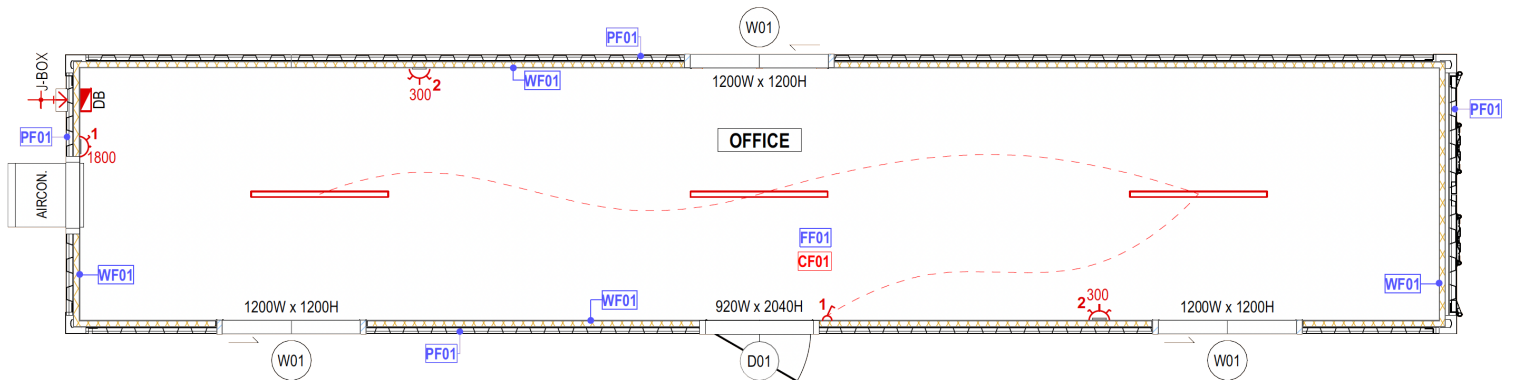

EXPRESS OFFICE FLOOR PLAN